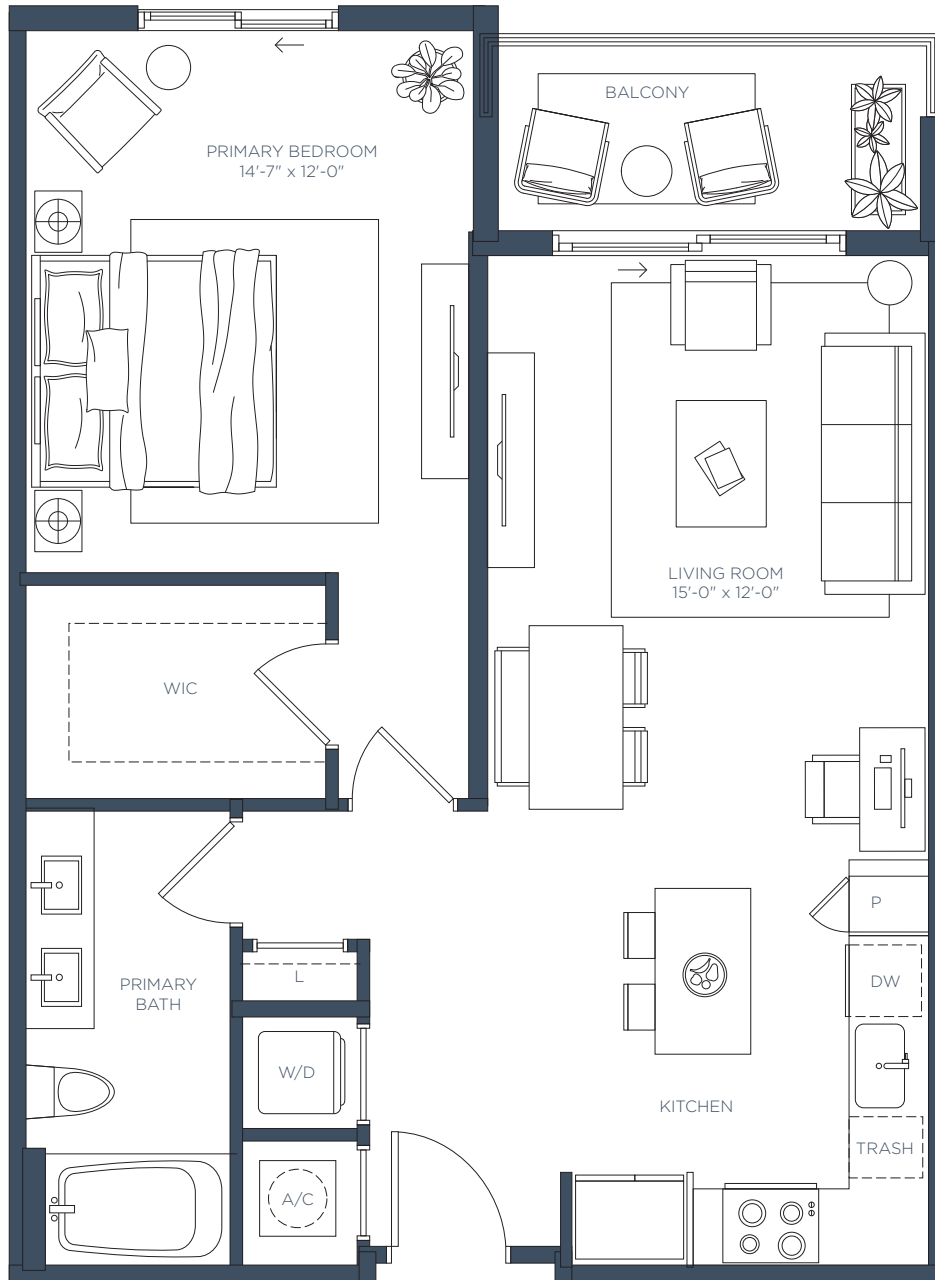

MANOR

RIVERSIDE

A1.2

1 BEDROOM / 1 BATH

INTERIOR 794 sf

BALCONY 64 sf

TOTAL 858 sf

LEASING CENTER 901 W Chesnut St. Tampa, FL 33607 ■ ManorRiverside.com ■ 813-607-4759