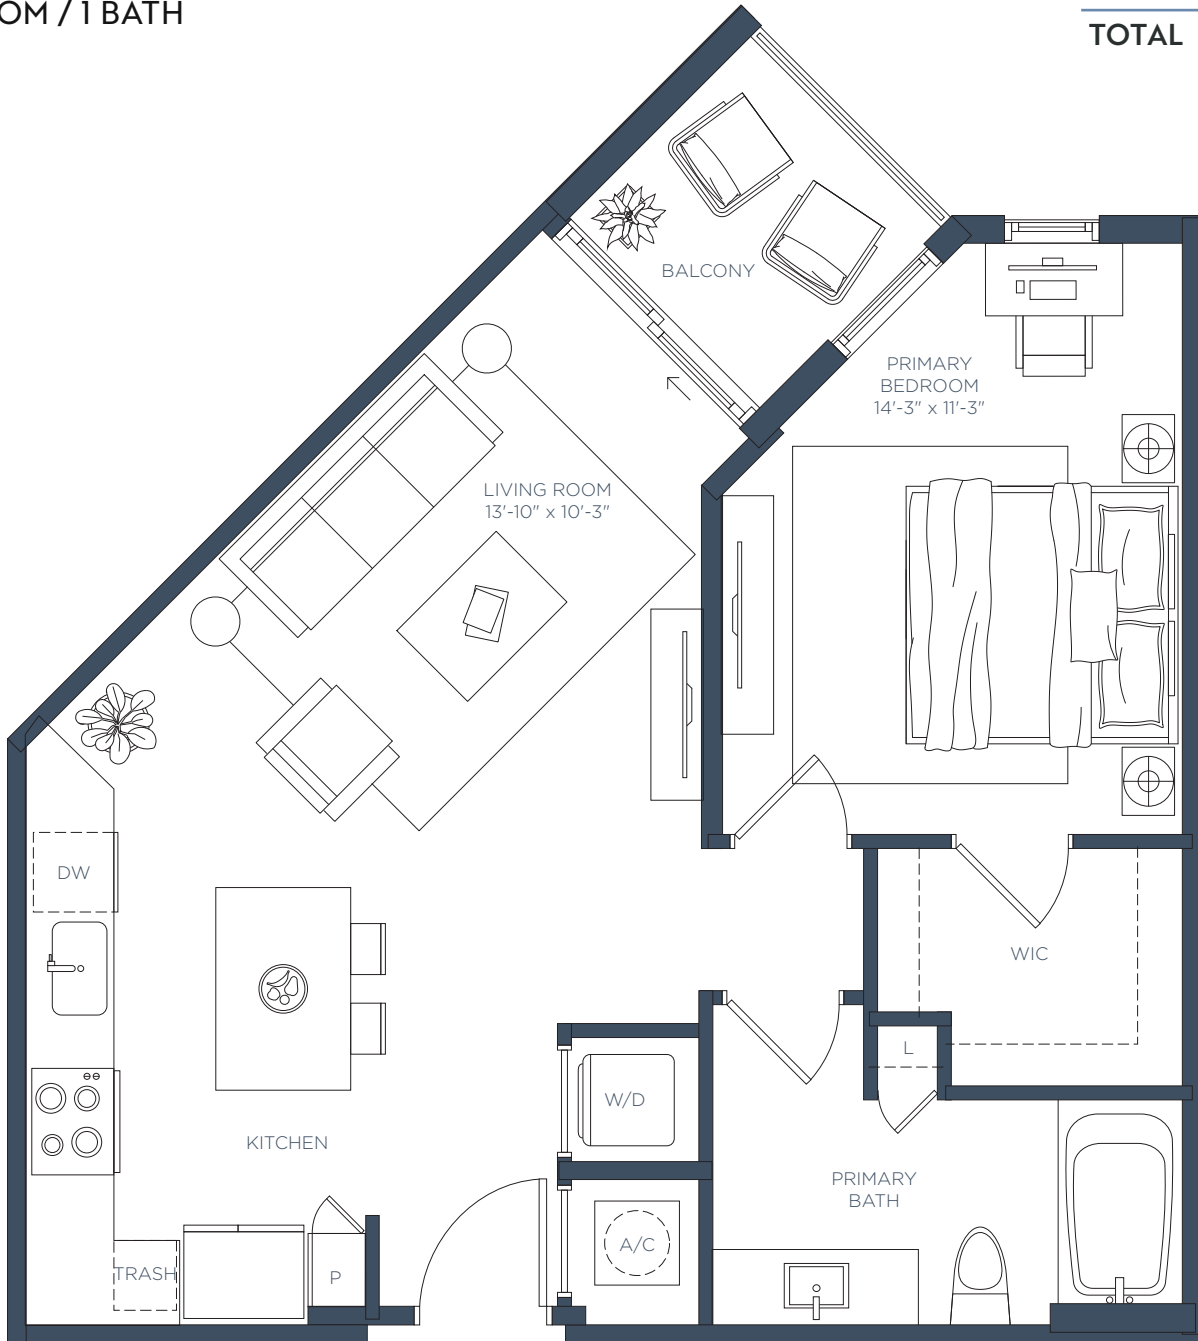

MANOR

RIVERSIDE

A2

1 BEDROOM / 1 BATH

INTERIOR 686 sf

BALCONY 47sf

TOTAL 733 sf

LEASING CENTER 901 W Chesnut St. Tampa, FL 33607 ■ ManorRiverside.com ■ 813-607-4759