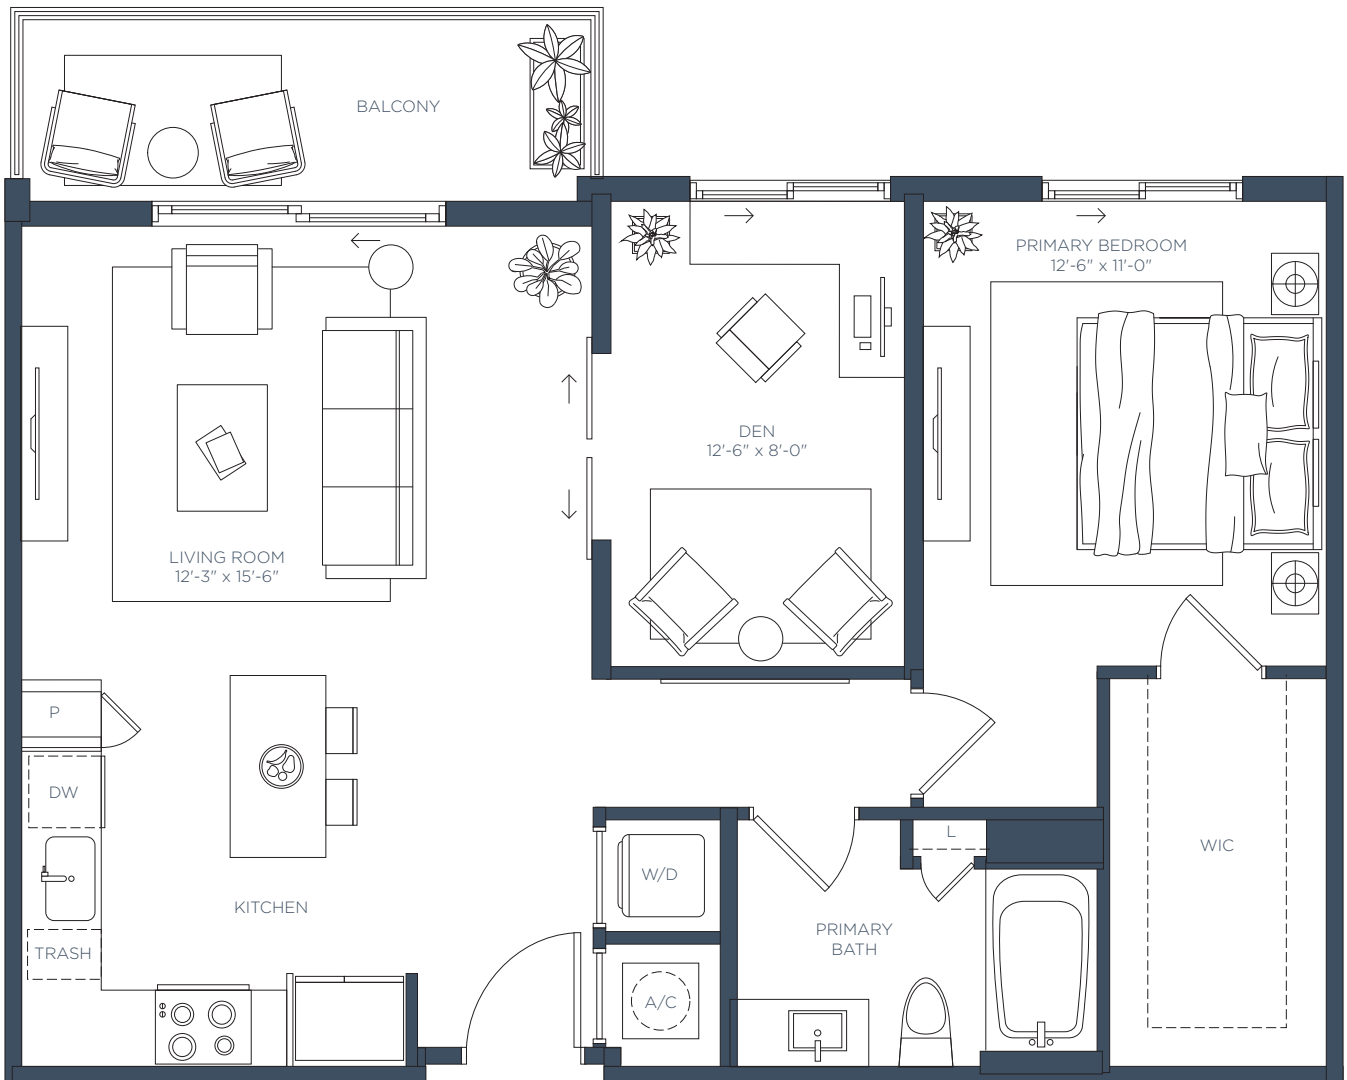

MANOR

RIVERSIDE

A3

1 BEDROOM / 1 BATH

INTERIOR 875 sf

BALCONY 85 sf

TOTAL 960 sf

LEASING CENTER 901 W Chesnut St. Tampa, FL 33607 ■ ManorRiverside.com ■ 813-607-4759