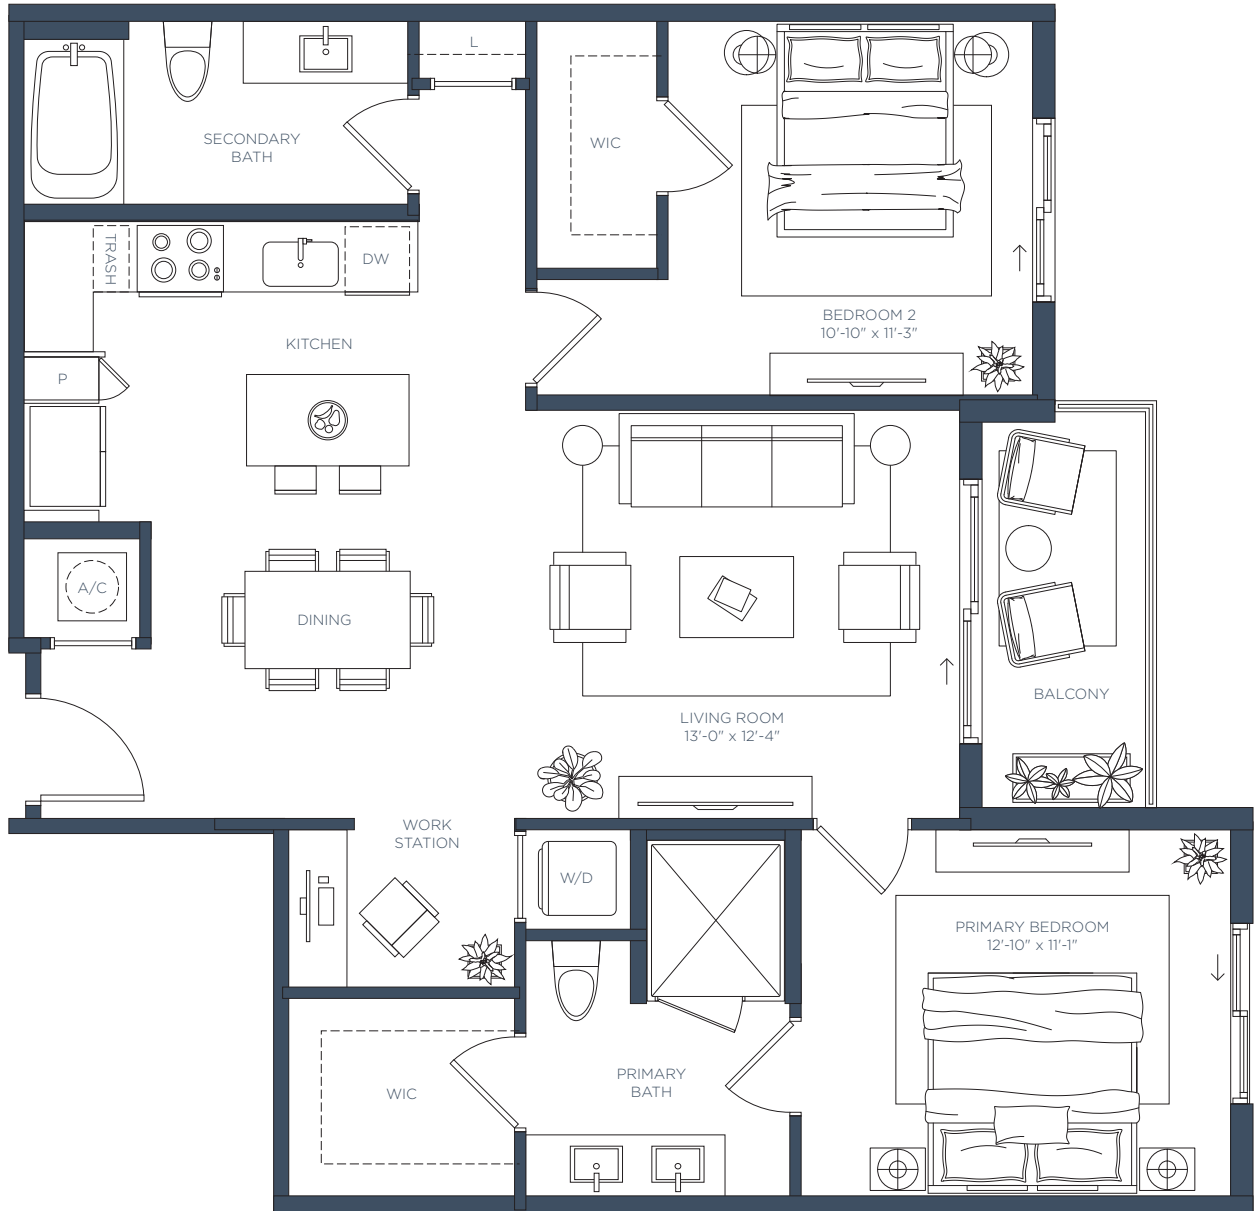

MANOR

RIVERSIDE

B1.1

2 BEDROOM / 2 BATH

INTERIOR 1096 sf

BALCONY 63 sf

TOTAL 1159 sf

LEASING CENTER 901 W Chesnut St. Tampa, FL 33607 ■ ManorRiverside.com ■ 813-607-4759