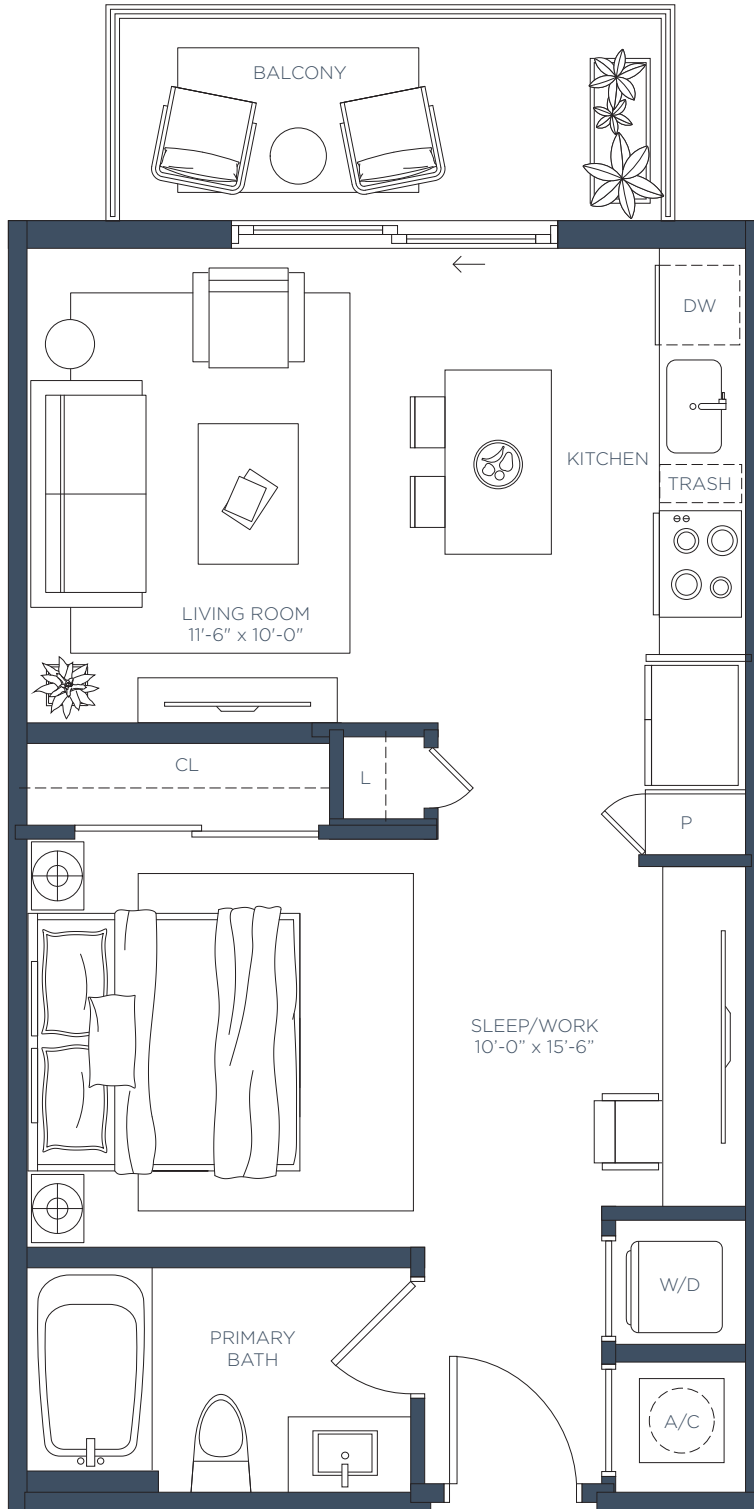

MANOR

RIVERSIDE

ST

STUDIO / 1 BATH

INTERIOR 569 sf
BALCONY 75 sf

TOTAL 644 sf

LEASING CENTER 901 W Chesnut St. Tampa, FL 33607 ■ ManorRiverside.com ■ 813-607-4759

🏠 The developer is RD Tampa West River, LLC, which has the license to use the name and trademarks of the Related Group. All renderings, photographs, and images are intended to illustrate generally the lifestyle and ambiance intended for the community, but are not a guarantee of any specific floor plan, community design, or amenities. For applicable terms and conditions see the rental application, lease agreement, and property resident policies.