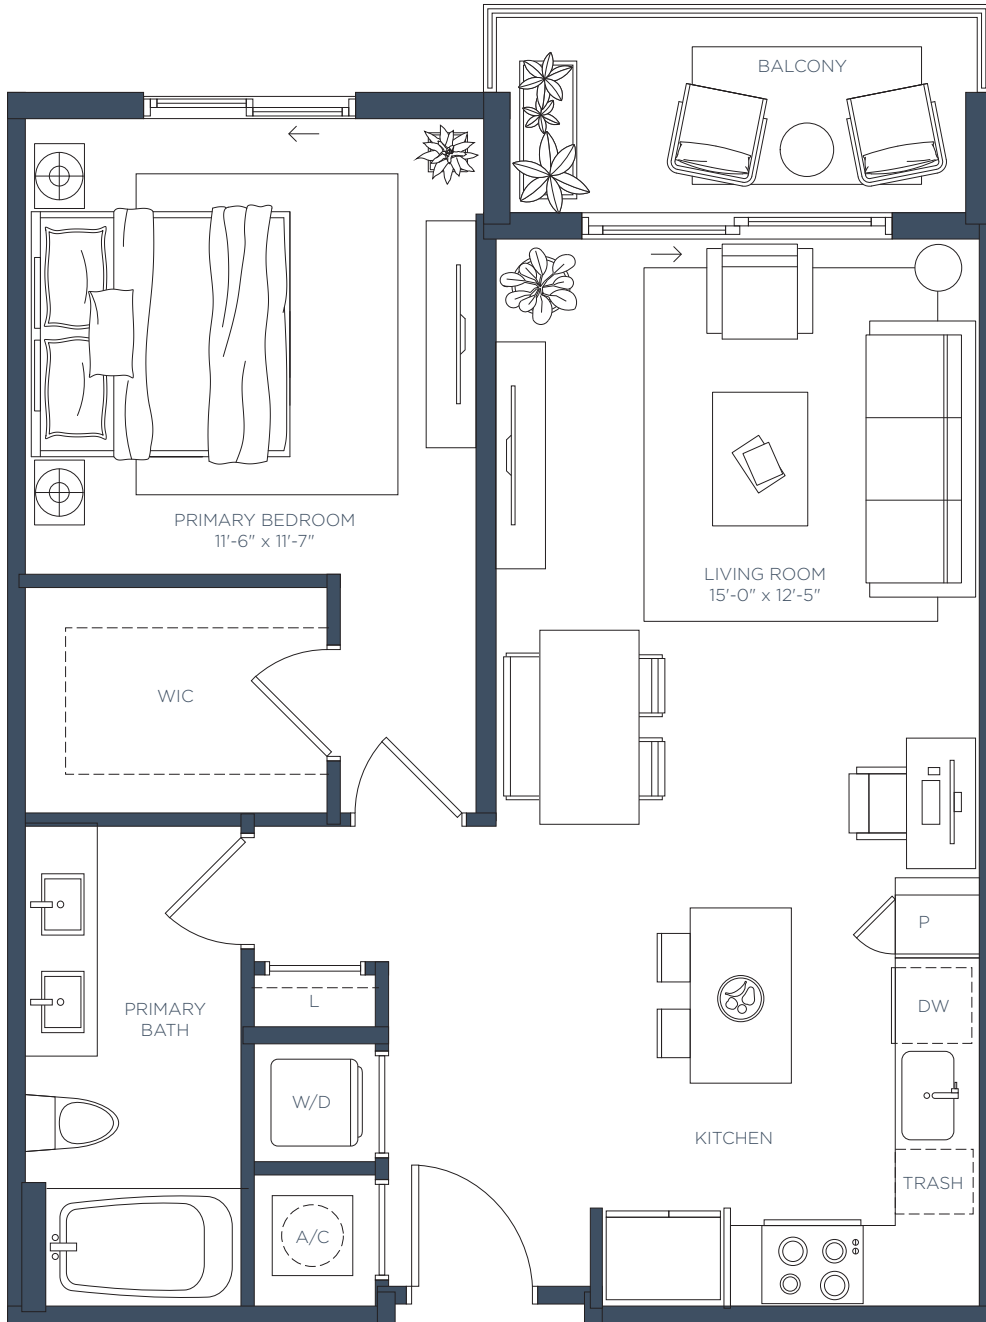

# MANOR

RIVERSIDE

## A1

1 BEDROOM / 1 BATH

\*Terrace access may vary in select floorplans

INTERIOR 752 sf

BALCONY 67 sf

TOTAL 819 sf

LEASING CENTER 901 W Chesnut St. Tampa, FL 33607 ■ ManorRiverside.com ■ 813-607-4759

ⓘ The developer is RD Tampa West River, LLC, which has the license to use the name and trademarks of the Related Group. All renderings, photographs, and images are intended to illustrate generally the lifestyle and ambiance intended for the community, but are not a guarantee of any specific floor plan, community design, or amenities. For applicable terms and conditions see the rental application, lease agreement, and property resident policies.